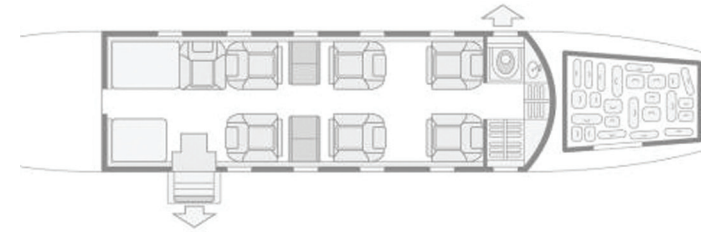

Citation XLS+

OE-GES

The spacious cabin of the Citation XLS + is comparable to the interior of a midsize-jet. It features a comfortable headroom. Up to 7 passengers can enjoy the flight in the comfortable expanded leather seats. Because of a huge luggage compartment this jet is perfect for golfing – and skiing trips.

CABIN EQUIPMENT

Telefon/SATCOM
In Flight Display
Full Refreshment Center
Fully Enclosed Aft Lavatory

CRUISE

Range:	1,997 nm	3,700 km
Maximum Cruise Speed:	441 kt	817 km/h
Certified Ceiling:	45,000 ft	13,716 m

CABIN

Passenger Capacity:	7	
Cabin Length:	18.60 ft	5.64 m
Cabin Height:	5.71 ft	1.73 m
Cabin Width:	5.51 ft	1.68 m
Baggage Capacity:	90 ft ³	2.5 m ³